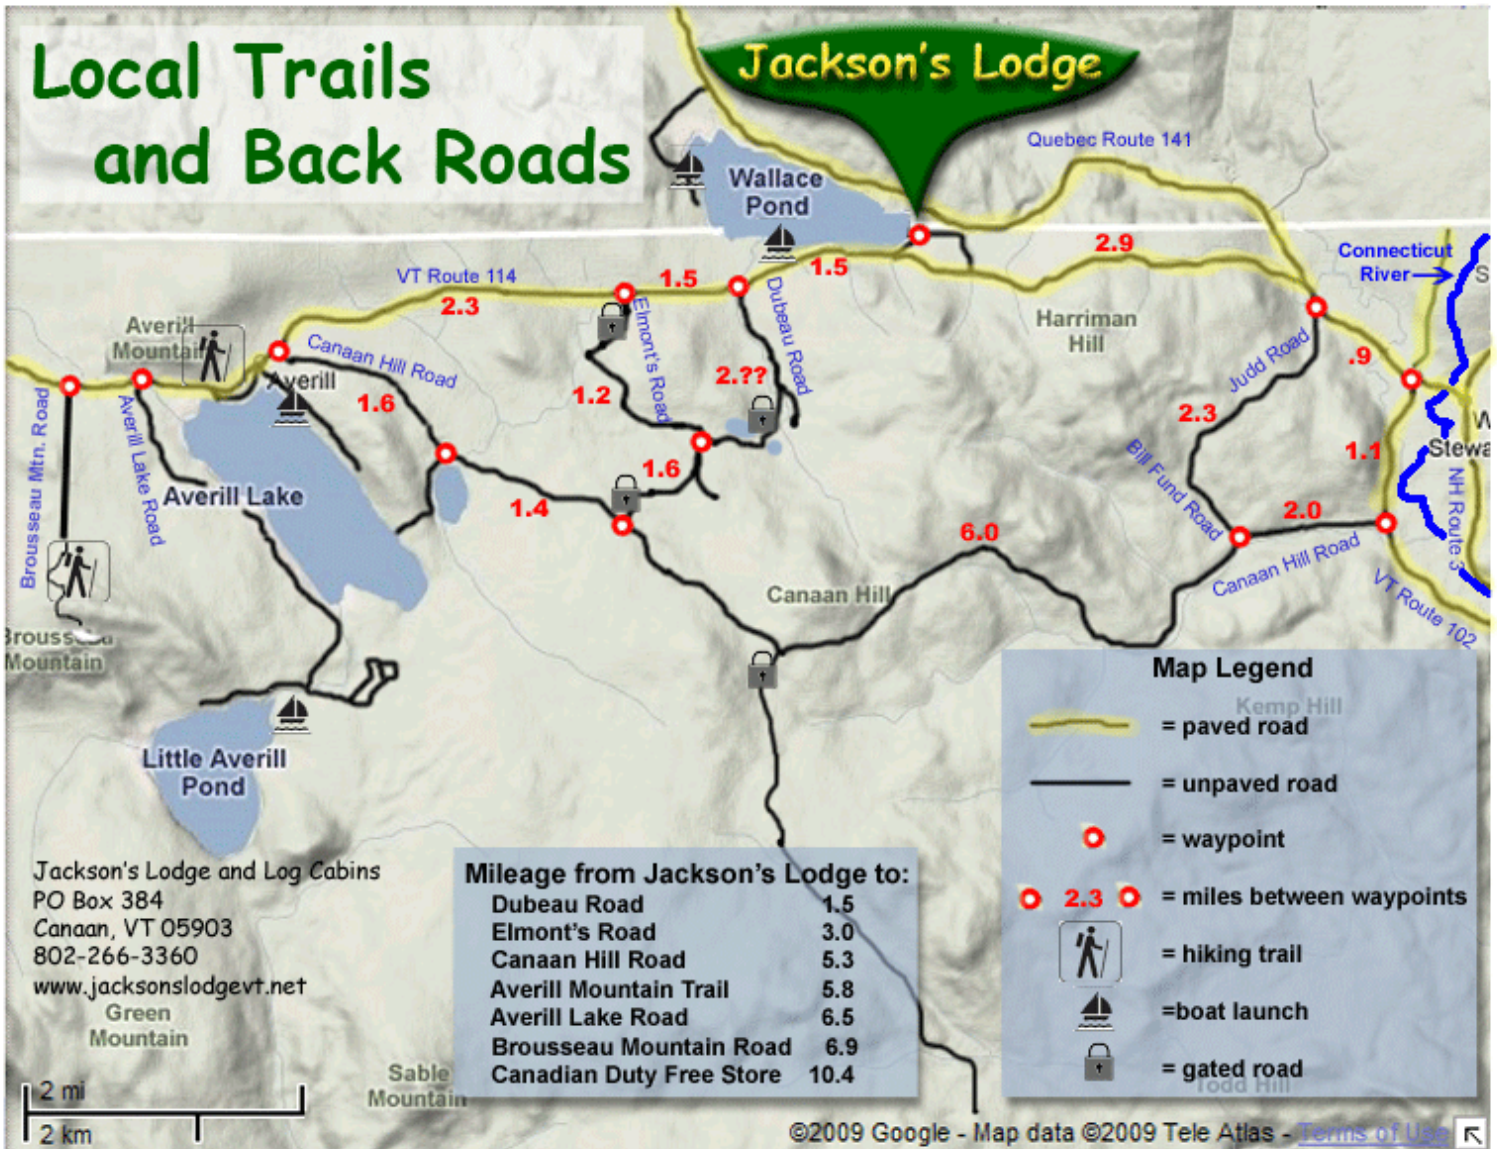

Local Trails and Back Roads

Jackson's Lodge

Jackson's Lodge and Log Cabins
 PO Box 384
 Canaan, VT 05903
 802-266-3360
www.jacksonslodgevt.net
 Green Mountain